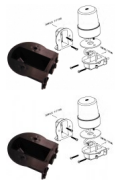

SET - MB10 BASE

90 Degree Mounting for small LED and XENON beacon's

Rating: Not Rated Yet

Price

Price with discount:

Sales price:

Sales price without tax:

Discount:

Tax amount:

[Ask a question about this product](#)

Manufacturer: [Manufacturer](#)

Description 90 Degree Mounting for small LED and XENON beacon's